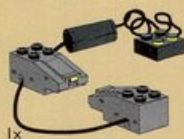

F. #5305 Connection Wire
Ages 8-12. $5.99